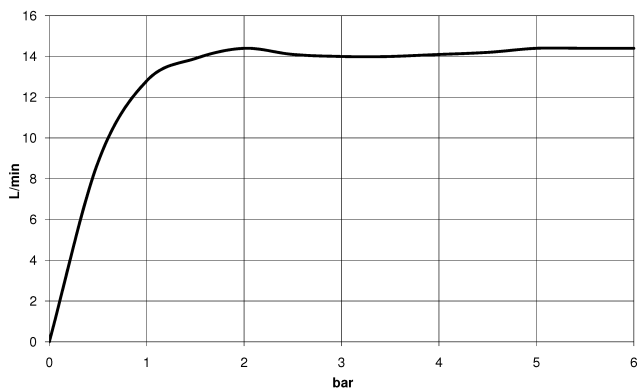

**TARA Shower pipe with shower thermostat without hand shower 300 mm -
Chrome**

TARA

34 460 892

- shower with fixed riser projection 452mm
- overhead shower: rain flow
- rain shower Ø 300 mm
- rain shower with anti-scale system
- max. rainshower flow 14 l/min
- Function from: 10 l/min
- rotary diverter with volume control and shut-off function
- slide-on rosettes Ø 70 mm
- height of fittings up to rain shower (bottom edge) 964mm
- height of fittings up to top edge of elbow 1267mm
- gauge 150 mm - 13 mm
- metal shower hose 1750mm with integrated anti-twist protection
- 1/2" connection
- slide bar
- Pipe diameter 23.5 mm

This article does not include a hand shower!

Intrinsic protection against back flow.

	Chrome	34 460 892-00
	Brushed Platinum	34 460 892-06
	Platinum	34 460 892-08
	Dark Chrome	34 460 892-19
	Brushed Durabrass (23kt Gold)	34 460 892-28
	Matte Black	34 460 892-33
	Brushed Champagne (22kt Gold)	34 460 892-46
	Champagne (22kt Gold)	34 460 892-47
	Brushed Chrome	34 460 892-93
	Brushed Dark Platinum	34 460 892-99

34 460 892

mm [inches]

1:10

Flow rate chart

Certificates

Belgaqua_24-006-27_8.

34 460 892

Spare parts list