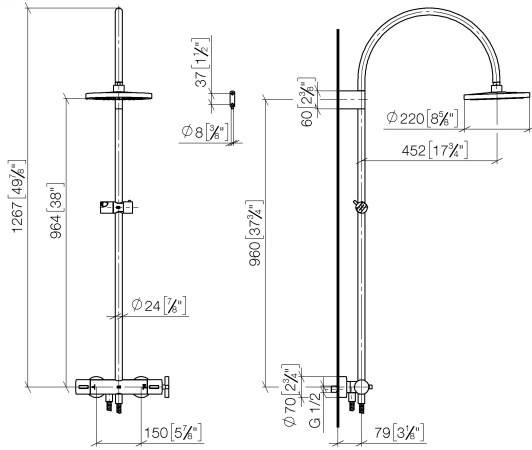

**TARA Shower pipe with shower thermostat without hand shower 300 mm -
Chrome**

TARA

34 460 892

- shower with fixed riser projection 452mm
- overhead shower: rain flow
- rain shower Ø 300 mm
- rain shower with anti-scale system
- max. rainshower flow 14 l/min
- Function from: 10 l/min
- rotary diverter with volume control and shut-off function
- slide-on rosettes Ø 70 mm
- height of fittings up to rain shower (bottom edge) 964mm
- height of fittings up to top edge of elbow 1267mm
- gauge 150 mm - 13 mm
- metal shower hose 1750mm with integrated anti-twist protection
- 1/2" connection
- slide bar
- Pipe diameter 23.5 mm

This article does not include a hand shower!

Intrinsic protection against back flow.

	Chrome	34 460 892-00
	Brushed Platinum	34 460 892-06
	Platinum	34 460 892-08
	Dark Chrome	34 460 892-19
	Brushed Durabrass (23kt Gold)	34 460 892-28
	Matte Black	34 460 892-33
	Brushed Champagne (22kt Gold)	34 460 892-46
	Champagne (22kt Gold)	34 460 892-47
	Brushed Chrome	34 460 892-93
	Brushed Dark Platinum	34 460 892-99

34 460 892

mm [inches]

1:10

Flow rate chart

Certificates

Belgaqua_24-006-27_8.

34 460 892

Spare parts list

No.	Item Number	Name	Quantity used	Delivery time
1	04 12 05 091 00-00	shower	1	10
2	04 28 22 346 00-00	pipe	1	10
3	09 14 10 008 90	seal	1	2
4	90 17 11 150 00-00	holder	1	10
5	28 322 970-00	Metal shower hose 1/2" x 3/8" x 1750 mm - Chrome	1	2
6	12 570 970-00	Slide unit - Chrome	1	10
7	90 28 22 349 00-00	pipe	1	10
8	04 17 01 250 00-00	connection	1	10
9	90 17 33 015 00-00	handle	1	10
10	90 14 20 026 00 90	seal	1	2
11	90 17 33 021 00-00	handle	1	10